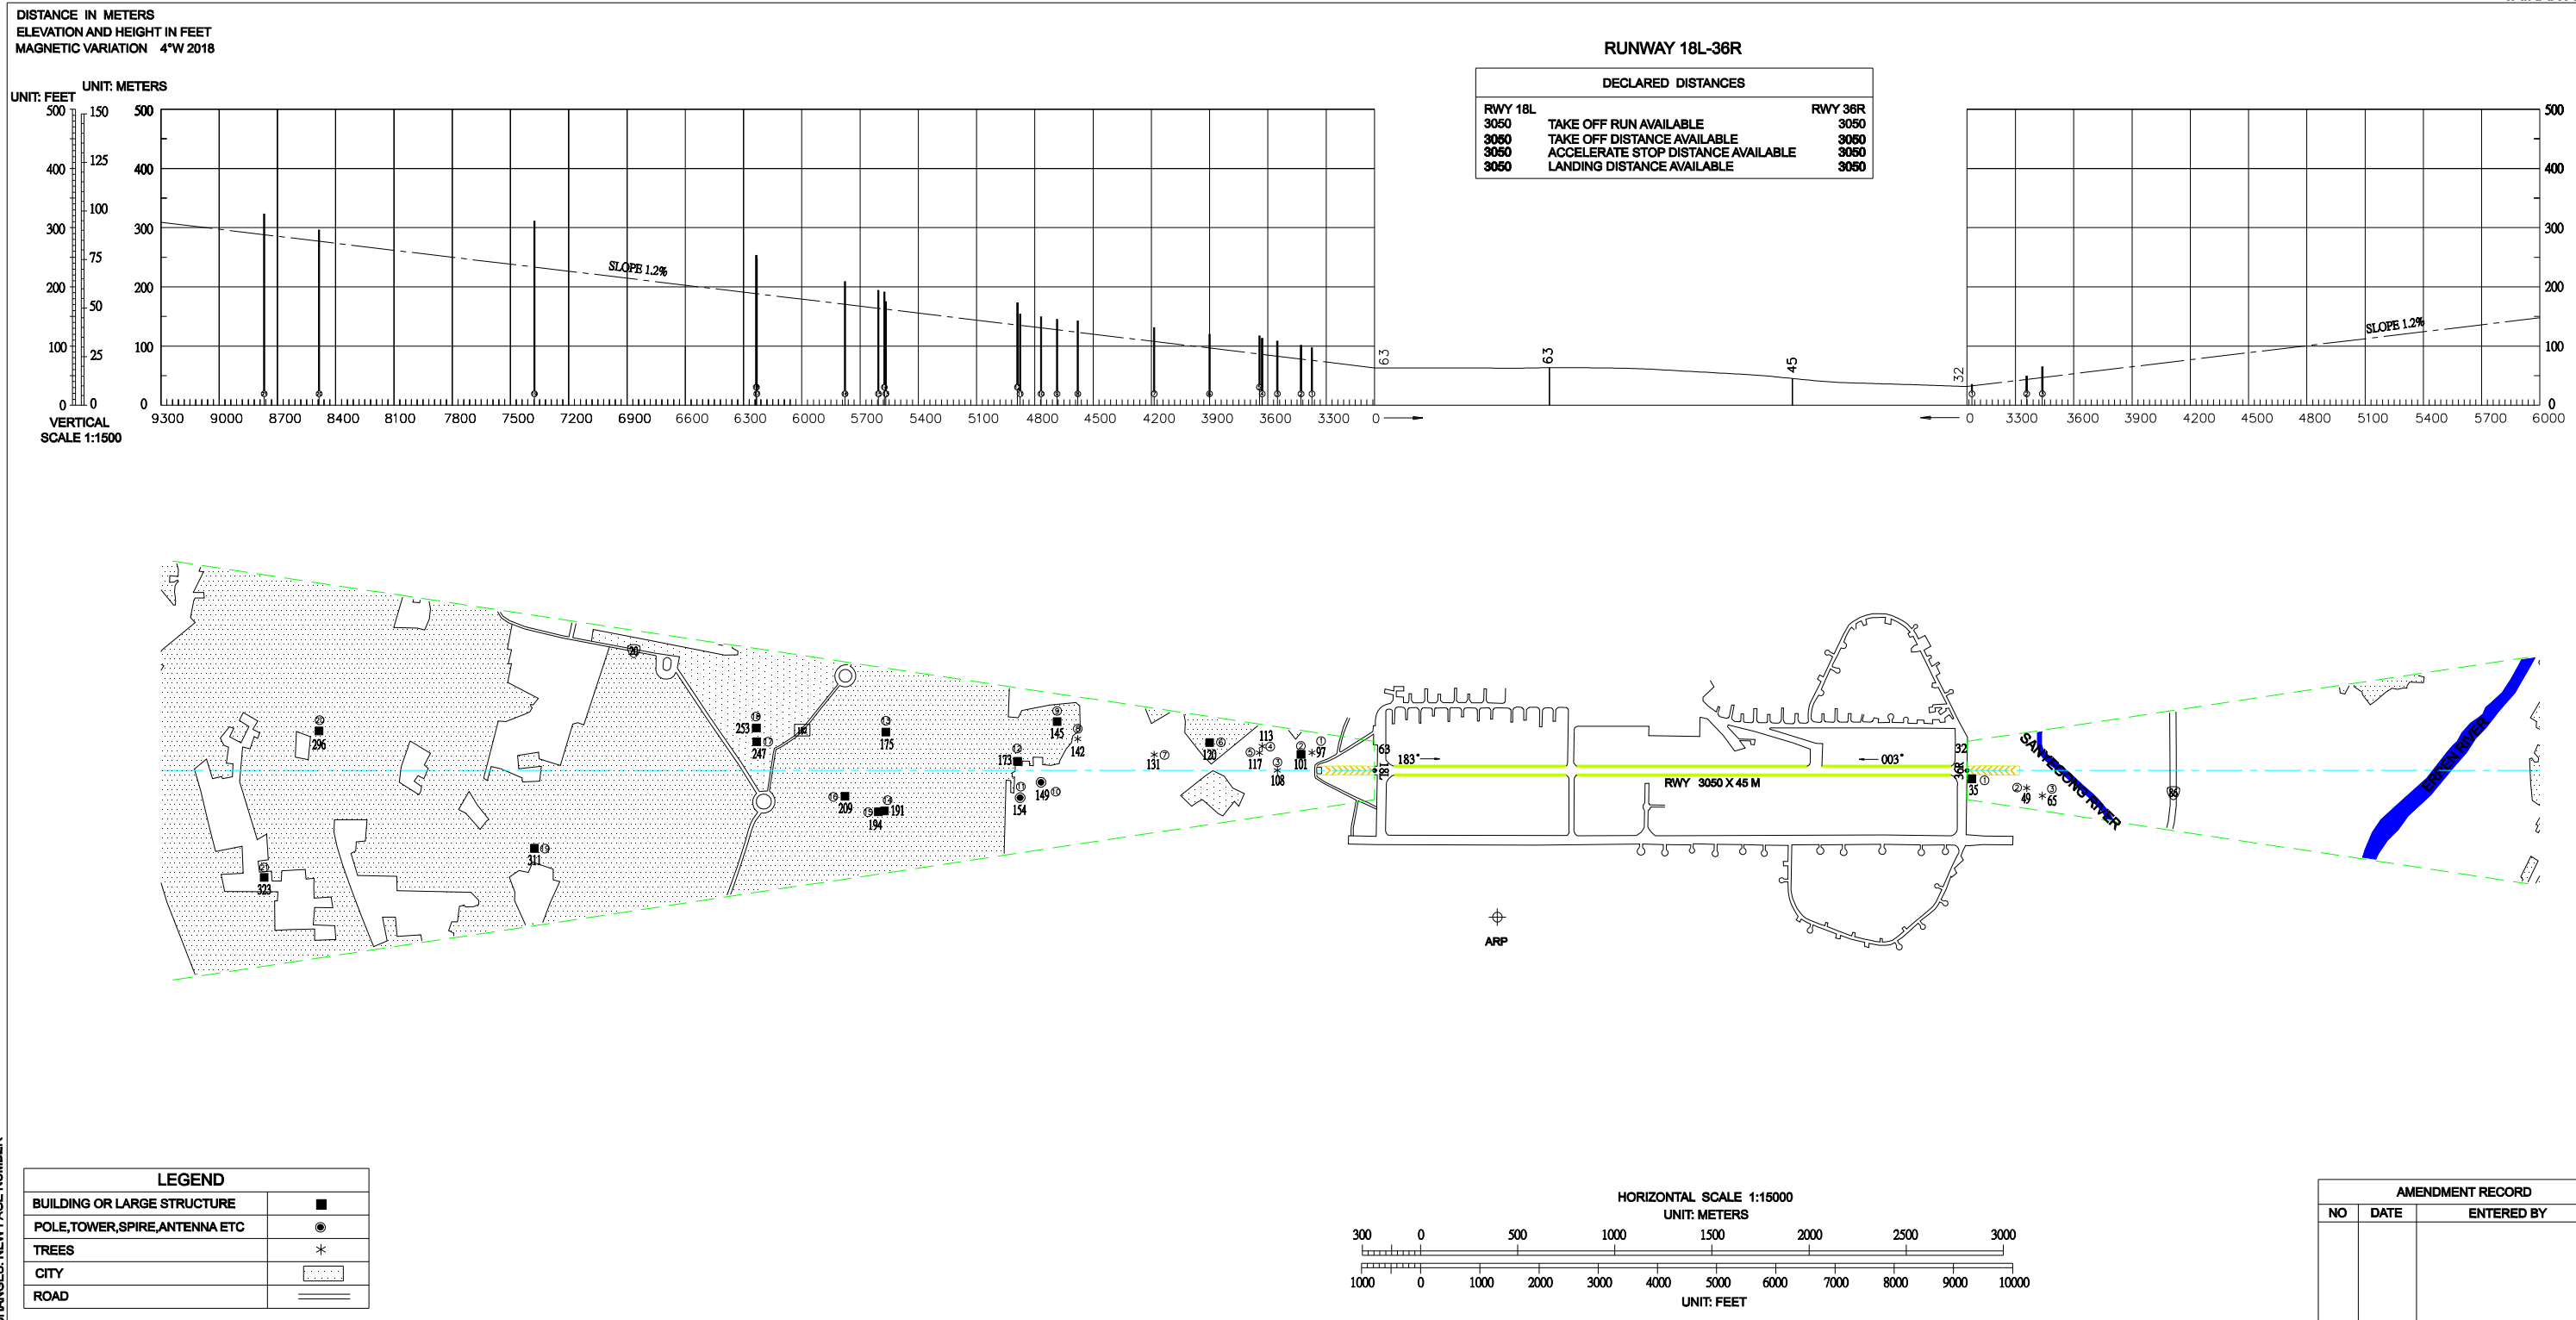

AERODROME OBSTACLE CHART-TYPE A (OPERATING LIMITATIONS)

臺南機場  
TAINAN AD

CHANGES: NEW PAGE NUMBER